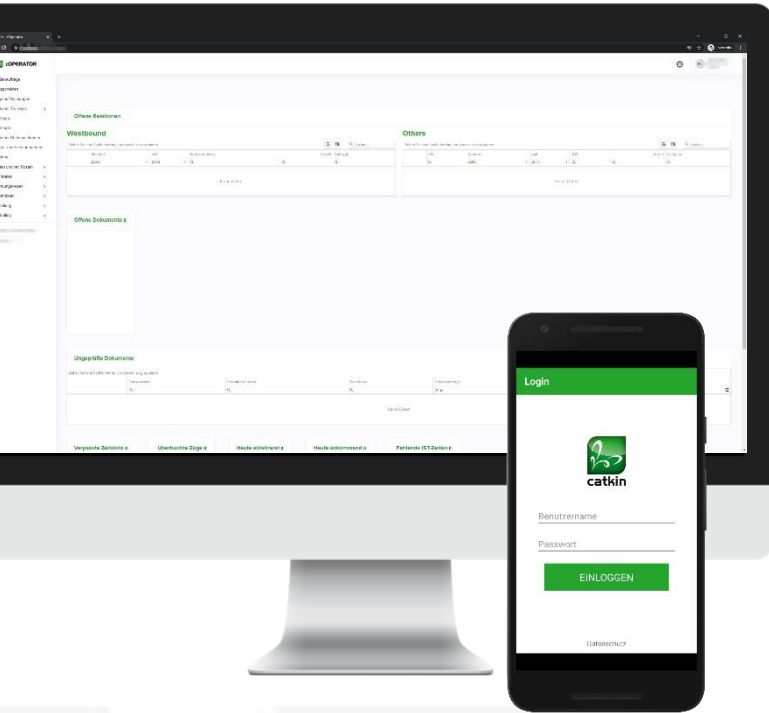

### cOPERATOR - The All-In-One Planning Solution

for all areas of combined transport!

Combined transport is characterized by a high degree of complexity due to its numerous interconnections. With our **planning solution cOPERATOR**, you plan and manage the network of your service partners such as railroads, truckers or terminals directly. All service elements are simply interconnected via catkin - you benefit from the automatic transparency gained along the complete supply chain.